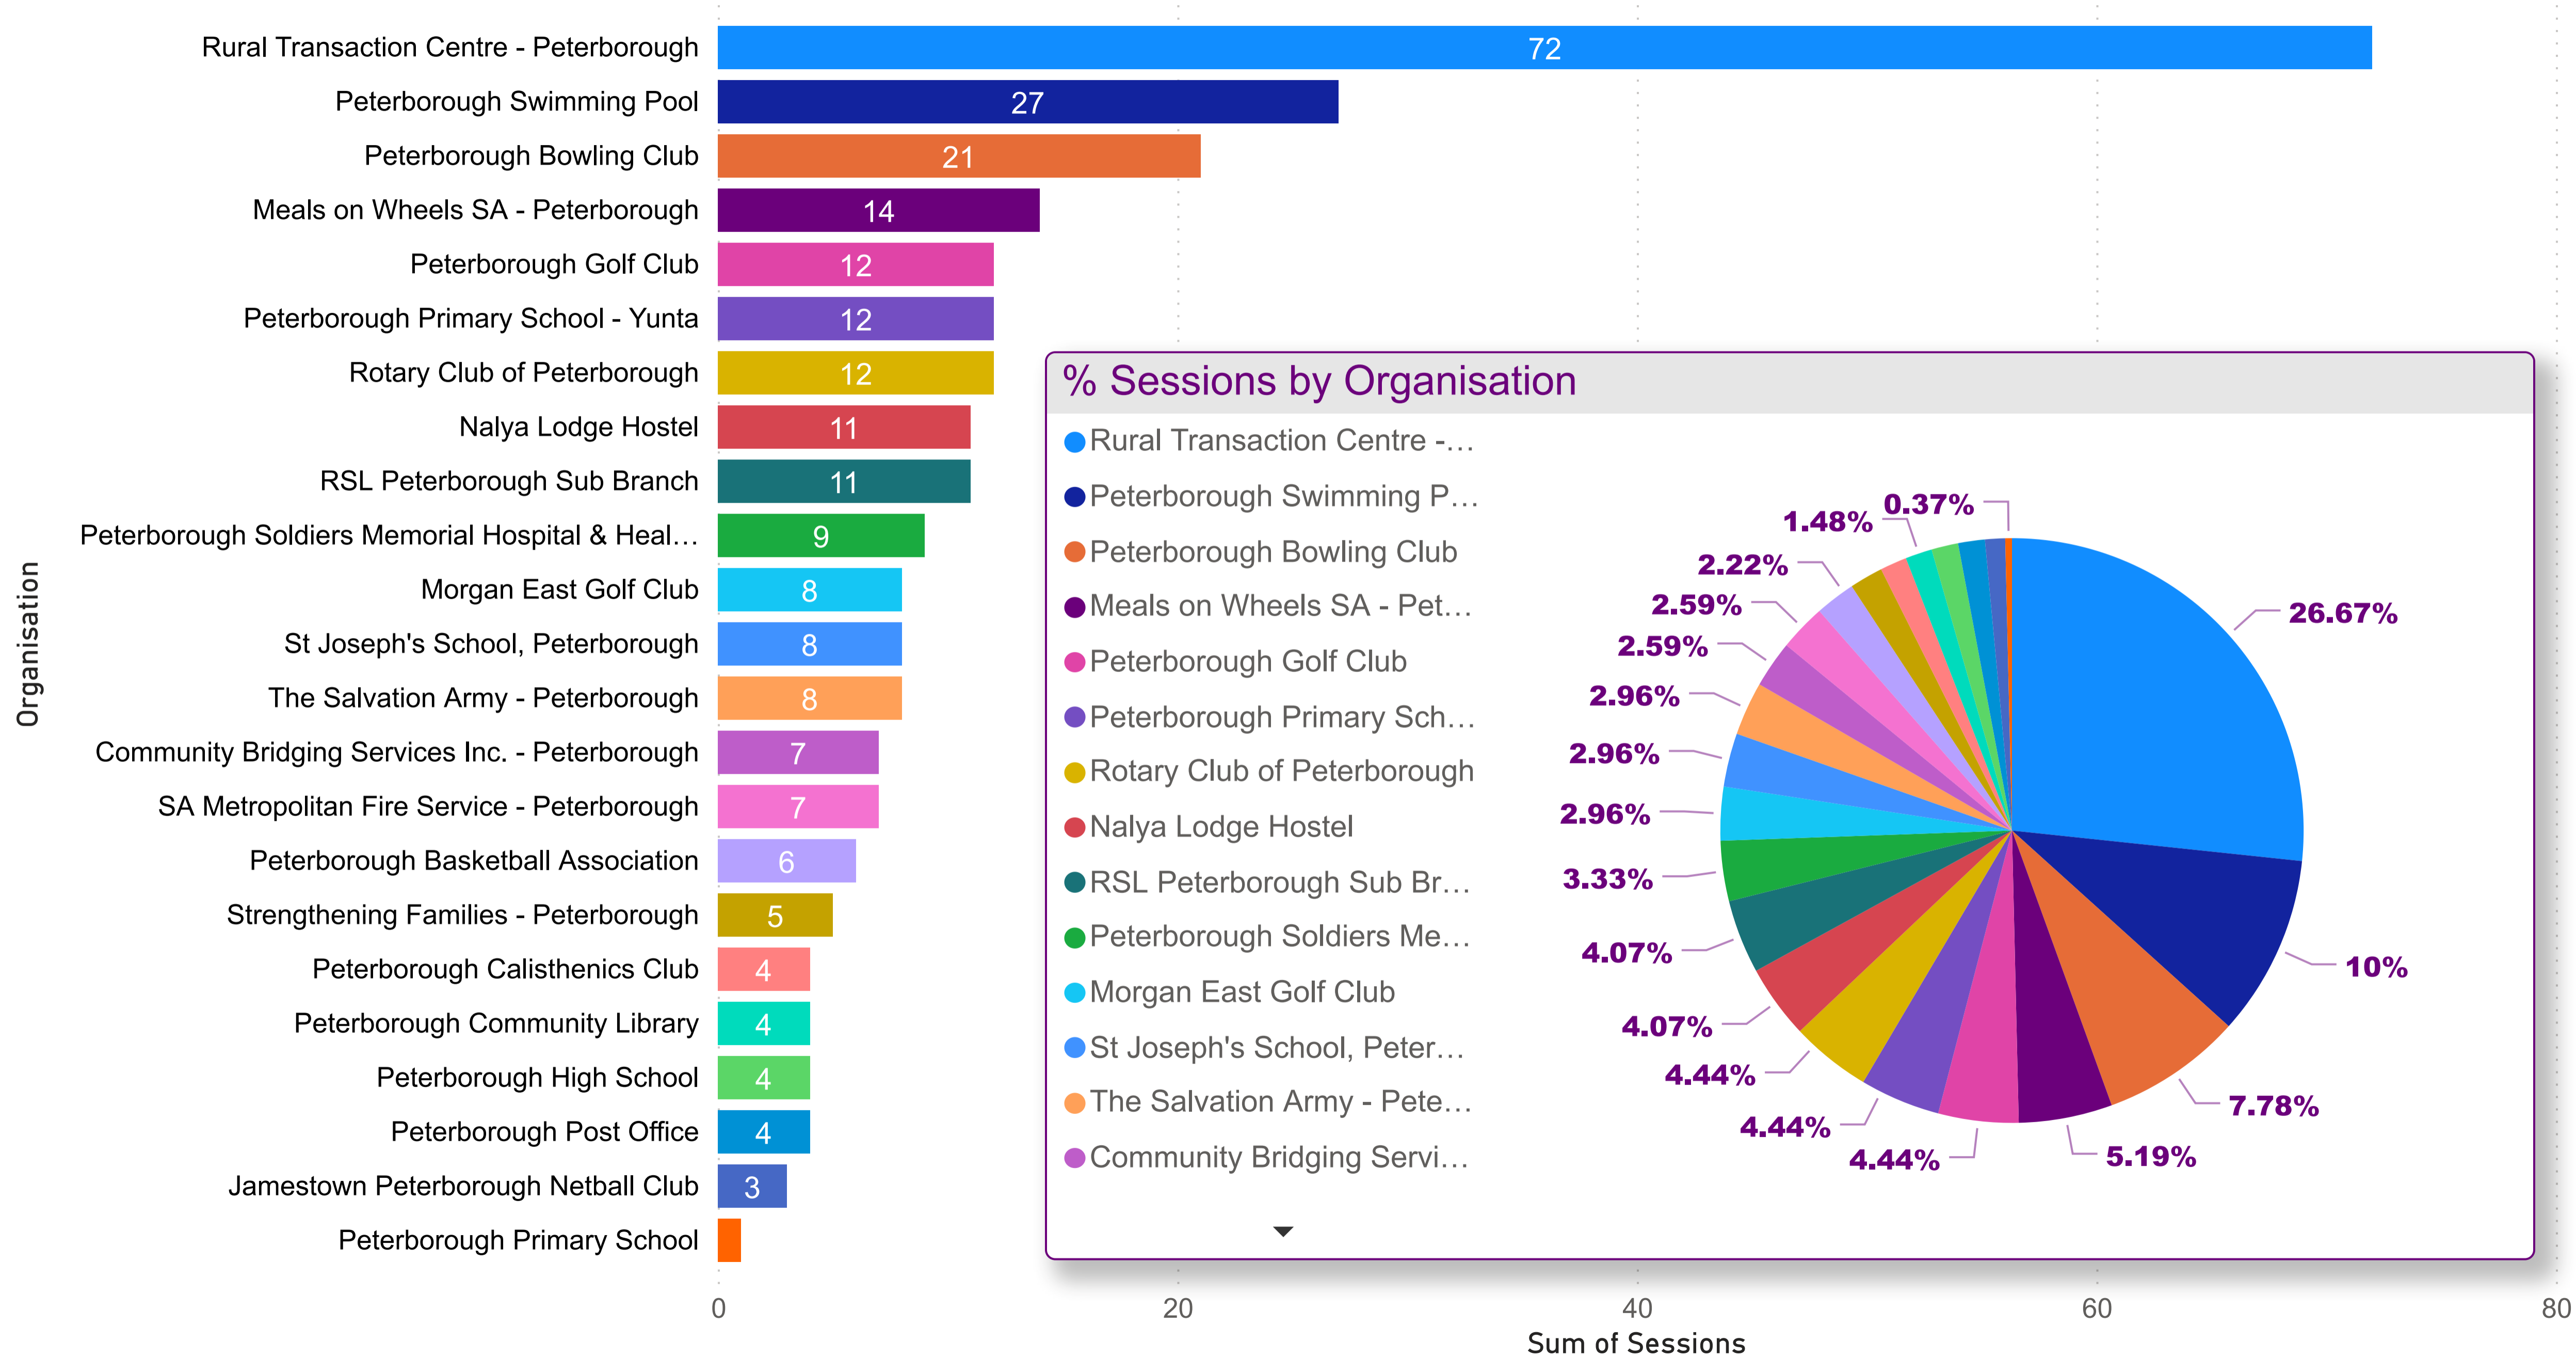

# Peterborough Council - Organisation Count by Primary Category (FY 2021-2022)

# Peterborough Council - Sessions by Organisation (FY 2021-2022)