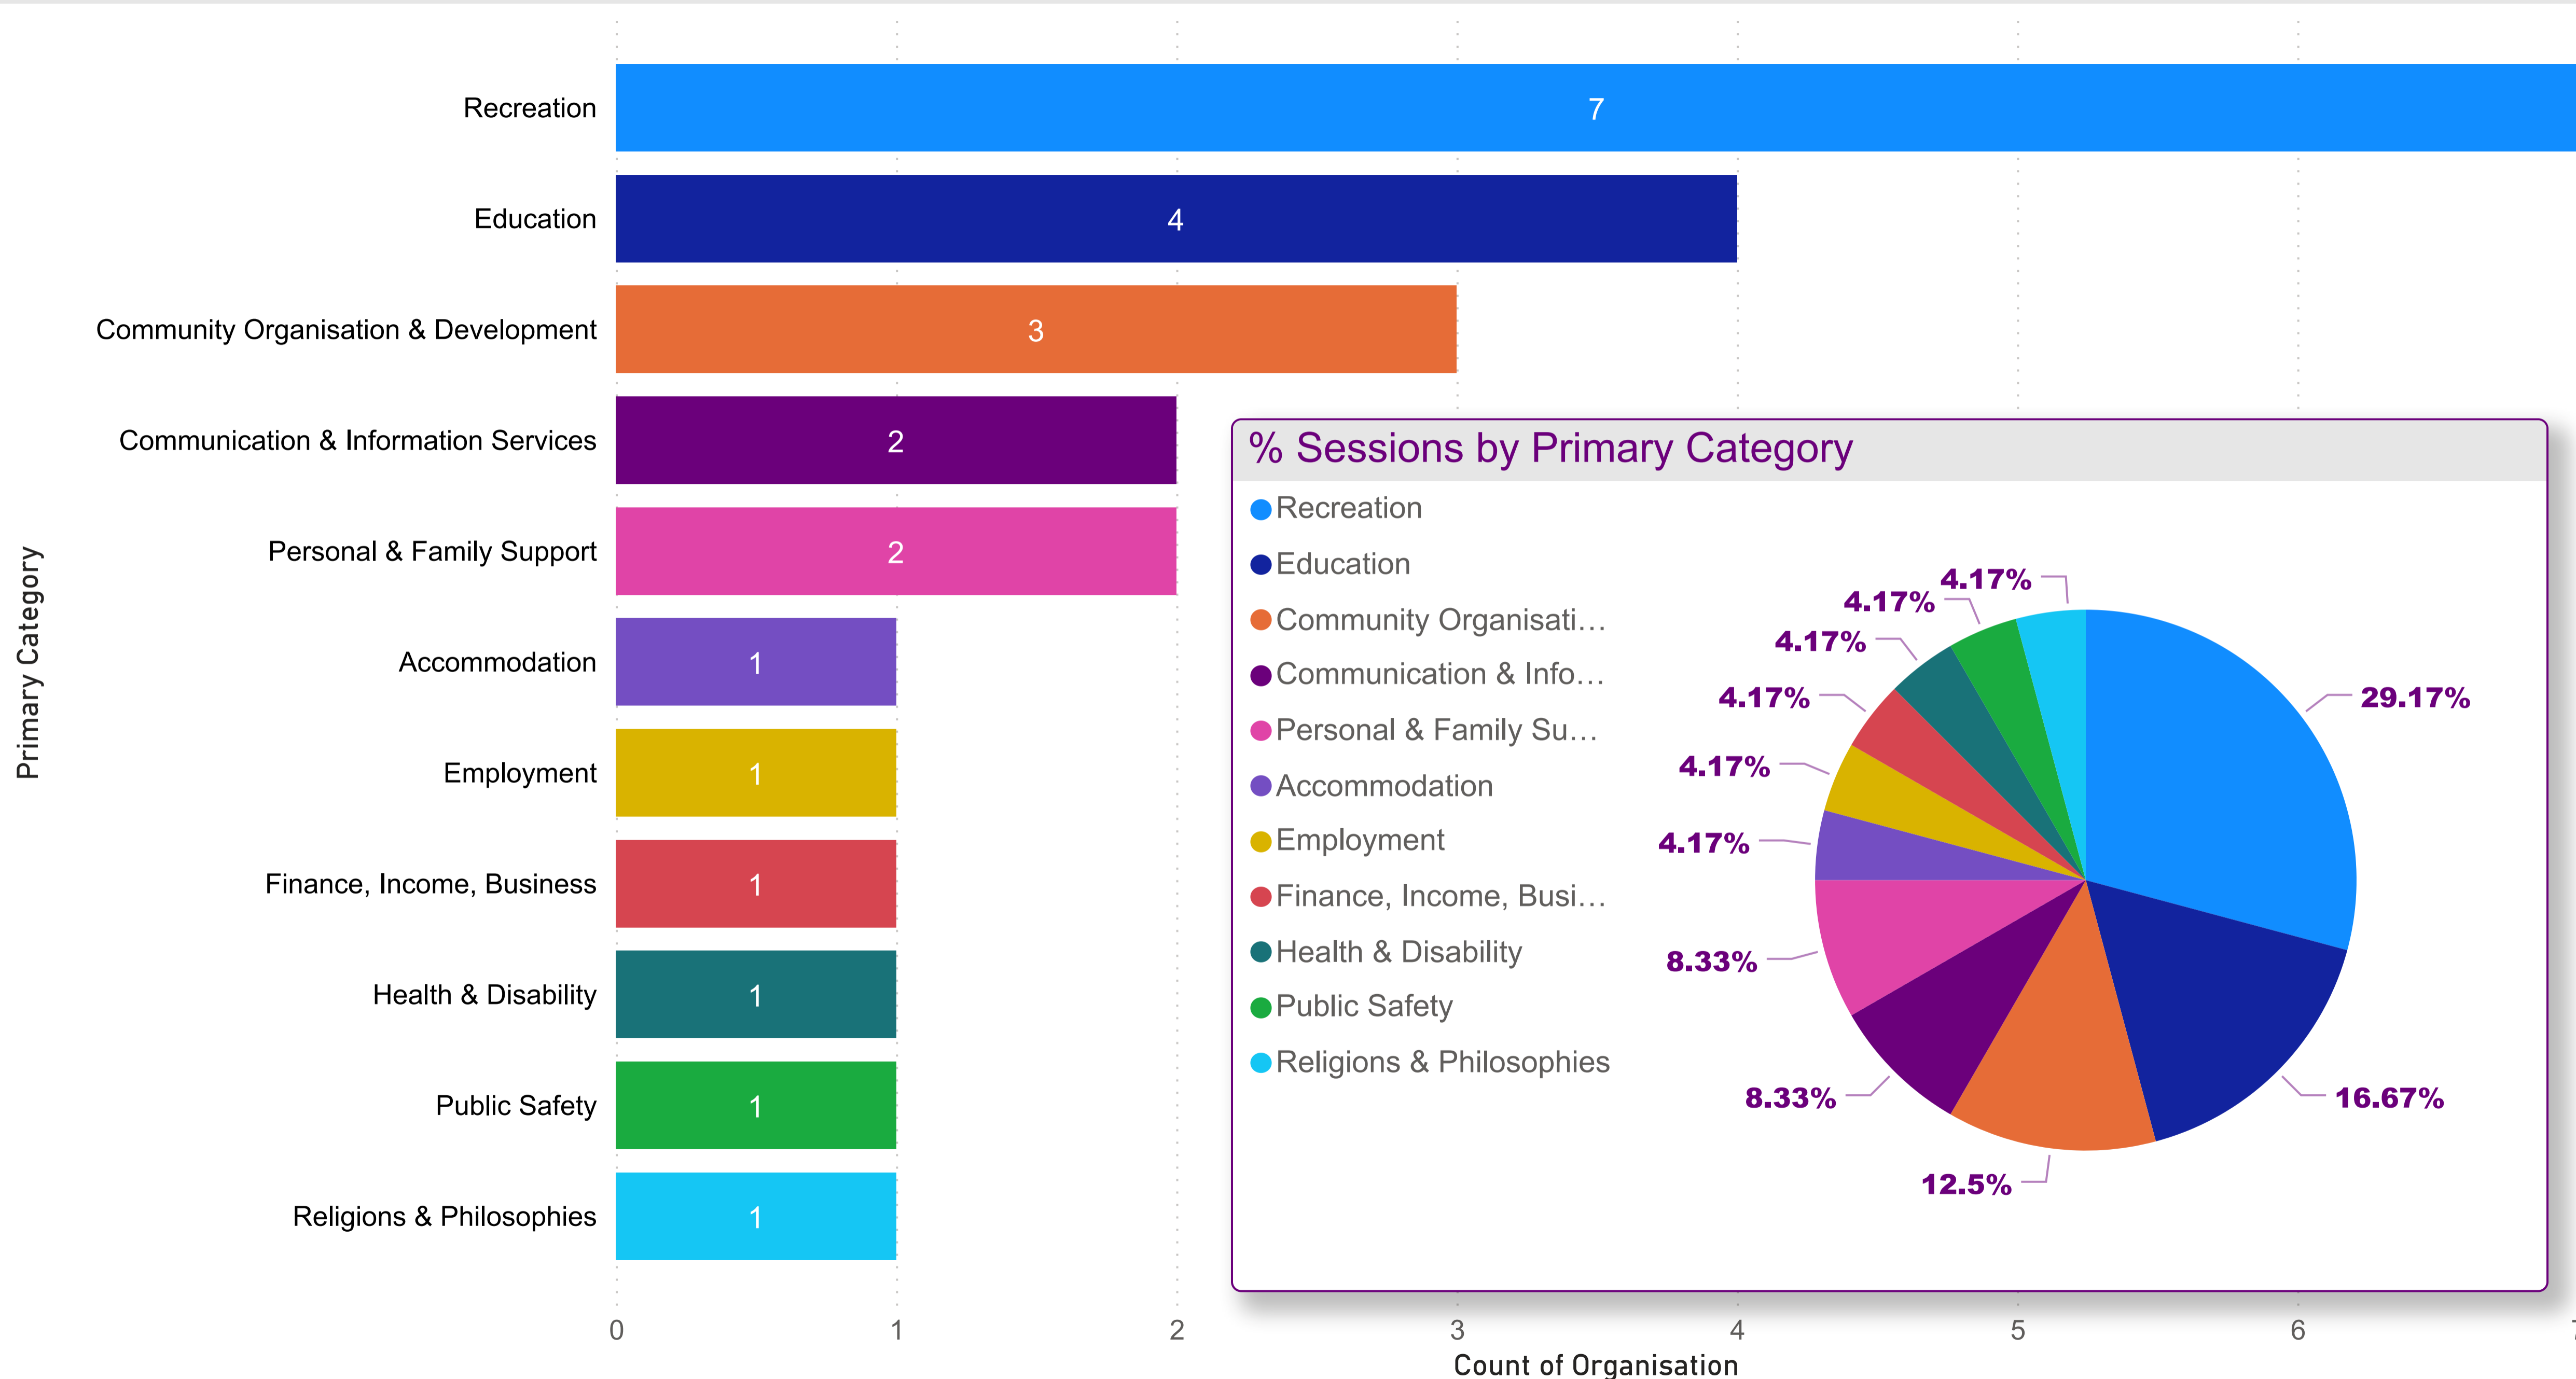

# Peterborough Council - Organisation Count by Primary Category (FY 2021-2022)

# Peterborough Council - Sessions by Organisation (FY 2021-2022)